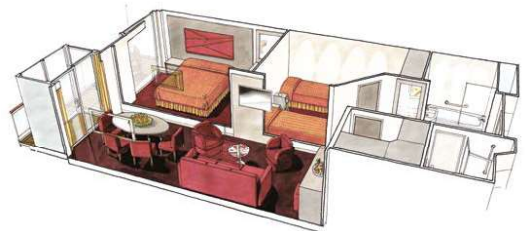

## SUITE WITH PRIVATE WHIRLPOOL

These comfortable air-conditioned suites come with a double bed (two singles on request) and a balcony with its own private whirlpool bath. Each suite boasts a bathroom with bathtub, large wardrobe, interactive TV, telephone, mini bar, safe and wifi connection (for a fee). Only available with the **Aurea** Experience.

## GRAND SUITE

These spacious, comfortable air-conditioned suites come with 2 bedrooms and 2 bathrooms...and a balcony. Each suite offers a bathroom with bathtub, large wardrobe, interactive TV, telephone, mini bar, safe and wifi connection (for a fee). Only available with the **Aurea** Experience

## SUITE

Each of our suites comes with a double bed that can be converted to two singles on request. They are equipped with air conditioning, large wardrobe, bathroom with bathtub, interactive TV, telephone, mini bar, safe and wifi connection (for a fee). Only available with the **Fantastica** and **Aurea** Experiences.