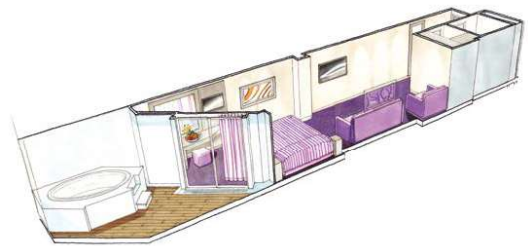

## SUITE WITH PRIVATE WHIRLPOOL

These comfortable air-conditioned suites come with a double bed (two singles on request) and a balcony with its own private whirlpool bath. Each suite boasts a bathroom with bathtub, large wardrobe, interactive TV, telephone, mini bar, safe and wifi connection (for a fee). Only available with the **Aurea** Experience.

## GRAND SUITE

These spacious, comfortable air-conditioned suites come with 2 bedrooms and 2 bathrooms...and a balcony. Each suite offers a bathroom with bathtub, large wardrobe, interactive TV, telephone, mini bar, safe and wifi connection (for a fee). Only available with the **Aurea** Experience

## SUITE

Each of our suites comes with a double bed that can be converted to two singles on request. They are equipped with air conditioning, large wardrobe, bathroom with bathtub, interactive TV, telephone, mini bar, safe and wifi connection (for a fee). Only available with the **Fantastica** and **Aurea** Experiences.