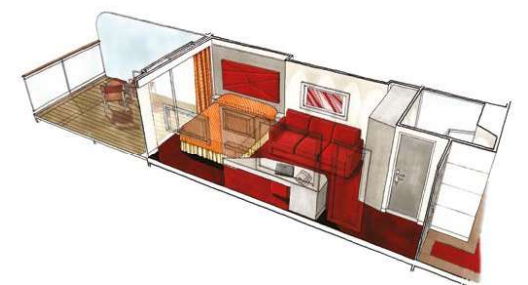

## SUITE WITH PRIVATE WHIRLPOOL

These comfortable air-conditioned suites come with a double bed (two singles on request) and a balcony with its own private whirlpool bath. Each suite boasts a bathroom with bathtub, large wardrobe, interactive TV, telephone, mini bar, safe and wifi connection (for a fee). Only available with the **Aurea** Experience.

## GRAND SUITE

These spacious, comfortable air-conditioned suites come with 2 bedrooms and 2 bathrooms...and a balcony. Each suite offers a bathroom with bathtub, large wardrobe, interactive TV, telephone, mini bar, safe and wifi connection (for a fee). Only available with the **Aurea** Experience

from 377 to 527 sq. ft. approx.

## SUITE

Each of our suites comes with a double bed that can be converted to two singles on request. They are equipped with air conditioning, large wardrobe, bathroom with bathtub, interactive TV, telephone, mini bar, safe and wifi connection (for a fee). Only available with the **Fantastica** and **Aurea** Experiences.